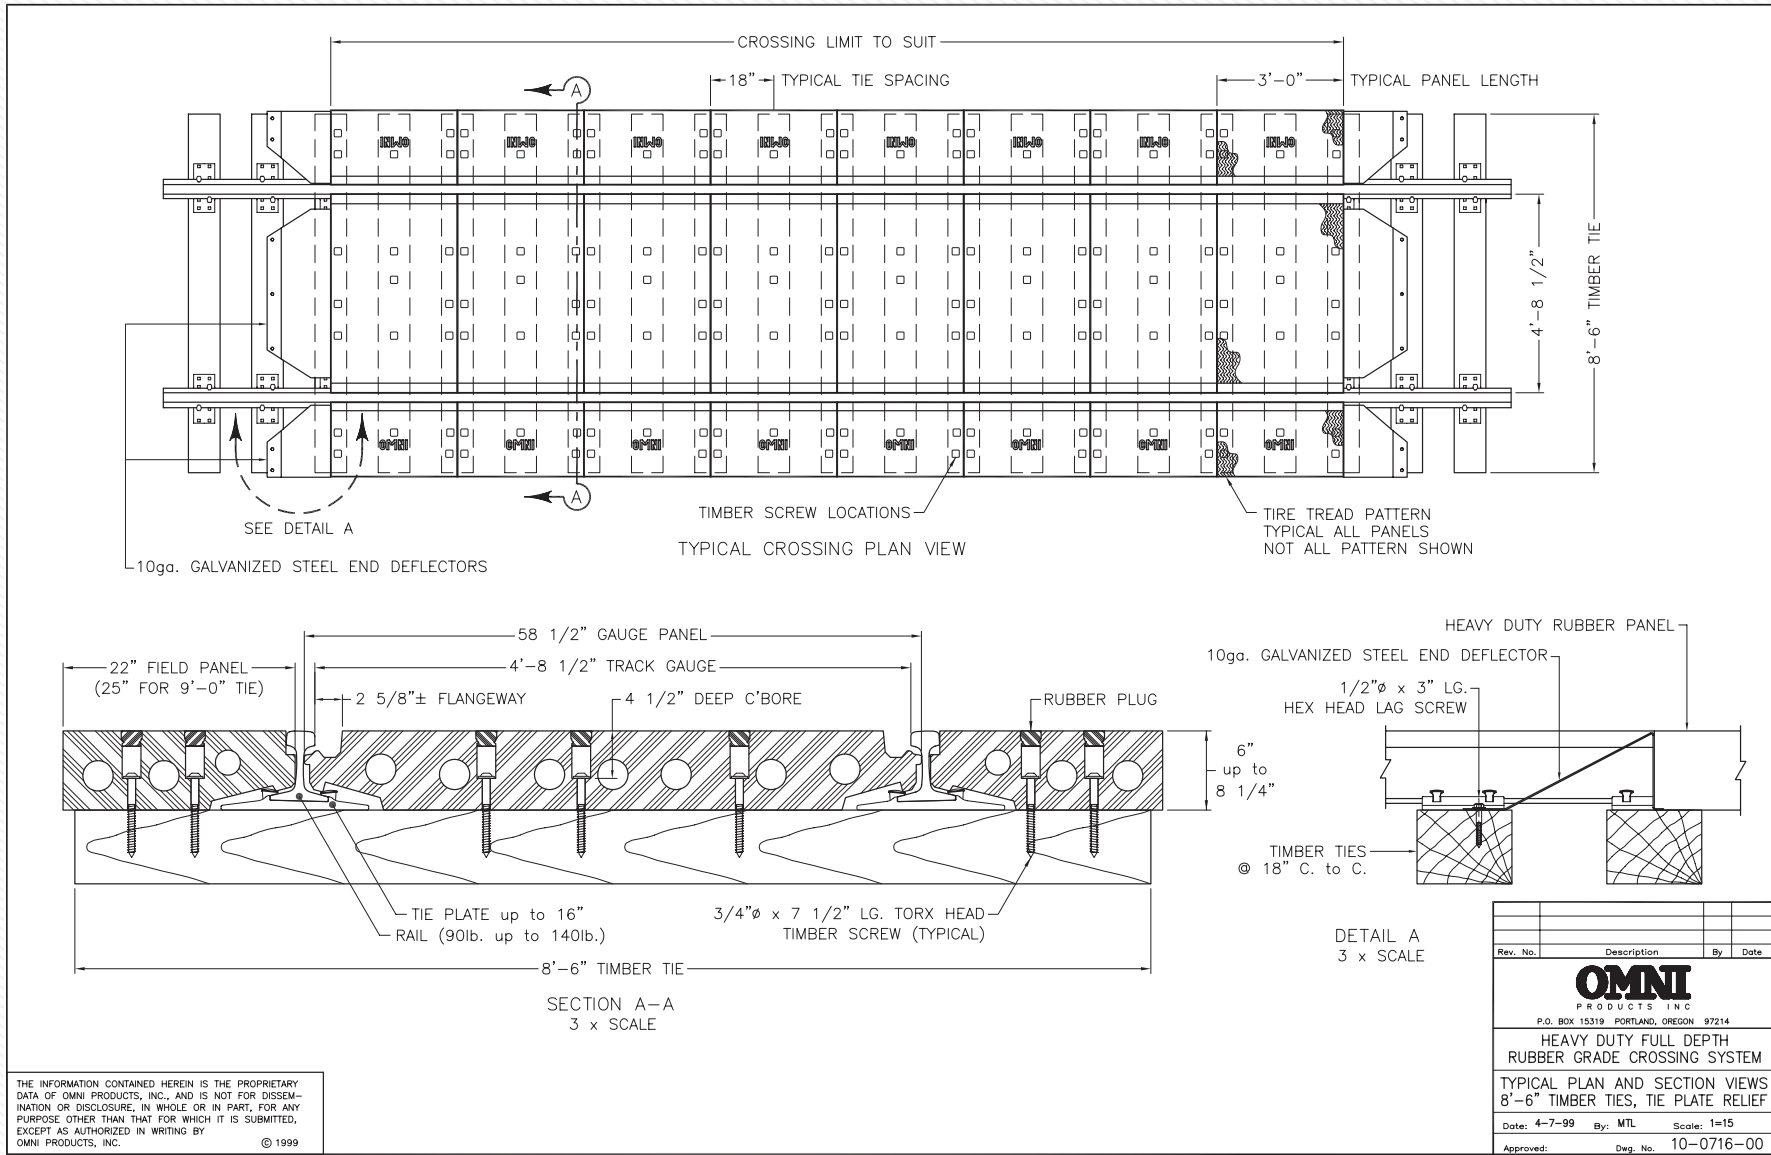

Full Depth Heavy Duty (HD) Typical Layout